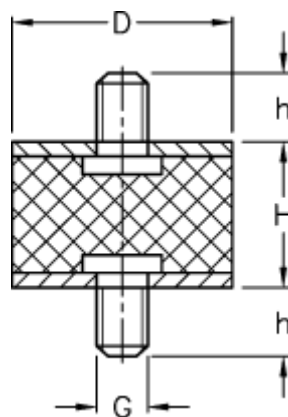

# Data Sheet

Article number: 51101061002460

Description: KLEE Vibration damper type 1  
20-15-1, M6x12/M6x12, NBR - 57 shore

## Measures

---

D = 20  
G = M6  
h = 12  
H = 15